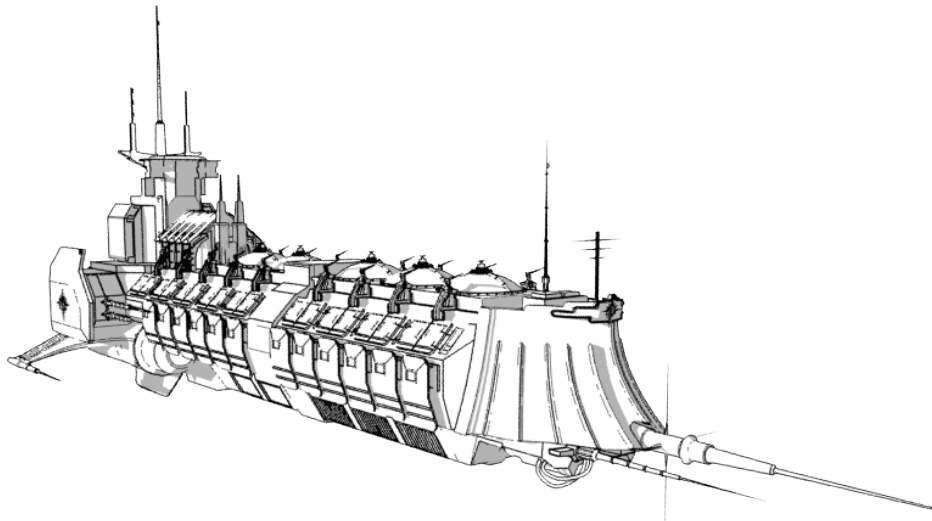

# Mundus Vecturae -cl.

The Mundus Vecturae feeder class freighter is among the most common civilian ship in the sector. It services the routes between smaller systems and the major transport hubs where the large warp freighters are mooring.

## Specifications

Type:	Civilian Craft
Cargo:	Bulk, oil and gas
Displacement:	21.600.000 BRT (12.400.000 Tons Deadweight)
Size:	1.215 meters lengths between pp
Main Propulsion:	3 Admiral Electric LM 35k 2 RR Proteus Warp drives
Armaments:	None
Crew:	175+
Passengers:	Up to 300 (Refugees, pilgrims etc.)